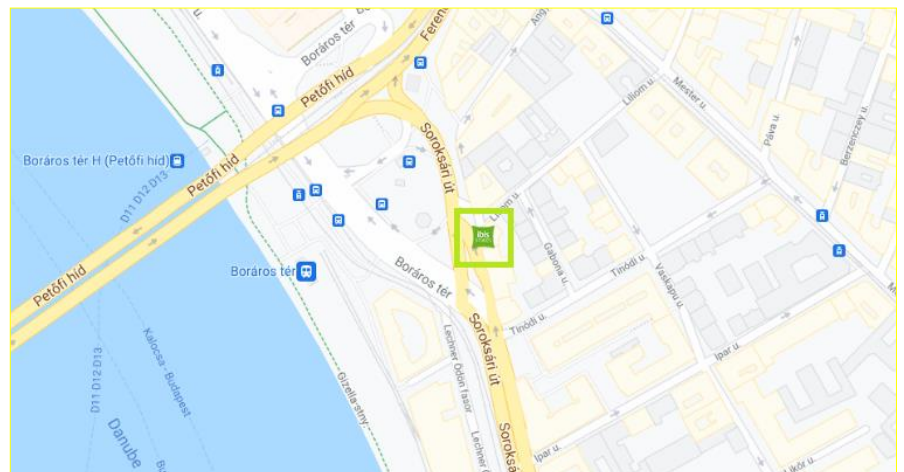

ibis Styles Budapest City\*\*\* sup hotel is located on the bank of the Danube river near the city center offering great views to the Gellért Hill. It is a perfect location with the most comfortable access to both the financial and historical parts of the city. Have a wonderful night sleep in one of our 130 rooms that are bubbly with energy and huge comfort.

### What's nearby

Museum of Applied Arts - **0.8 km**  
 Corvin Plaza - **0.8 km**  
 Hungarian National Theatre - **0.9 km**  
 Budapest University of Technology and Economics - **1 km**  
 Ludwig Museum - **1.1 km**  
 Corvinus University of Budapest - **1.2 km**  
 Great Market Hall- **1.2 km**

### Public transit

Subway Corvin-negyed - **0.8 km**  
 Subway Fővám Square Metro Station - **1.2 km**  
 Subway Szent Gellért Tér Metro Station - **1.2 km**

### Entertainment, relaxation nearby the hotel

- *Ibis Styles Budapest City is set in Budapest, 900 m from the Hungarian National Theatre and 1.2 km from Great Market Hall.*
- *The hotel also offers car hire. Hungarian National Museum is 1.4 km from Ibis Styles Budapest City, while Gellért Thermal Baths is 1.4 km away. Budapest Liszt Ferenc Airport is 15 km from the property.*